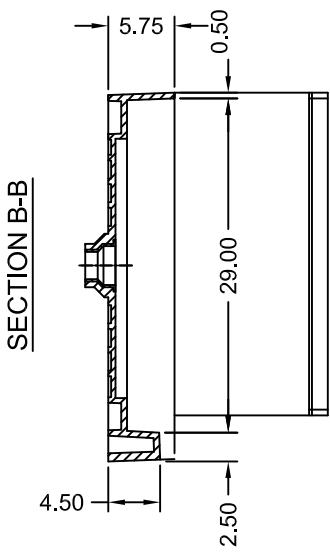

# TILE REDI® BASE'N BENCH® SHOWER KIT

REDI TRENCH®  
WITH REDI BENCH®

MODEL  
RT3260L-BN-RB32-KIT-2.5

(Not to scale)

SECTION A-A