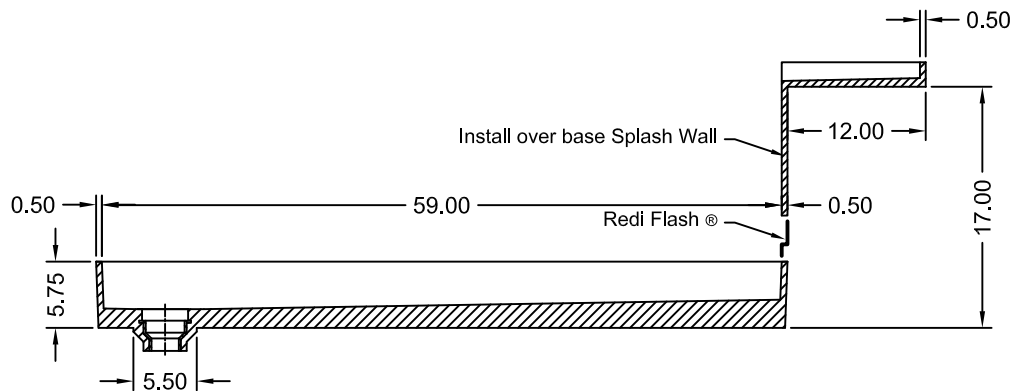

# TILE REDI® BASE'N BENCH® SHOWER KIT

REDI TRENCH®  
WITH REDI BENCH®

MODEL  
RT3260L-BN-RB32-KIT-2.5

(Not to scale)

SECTION A-A