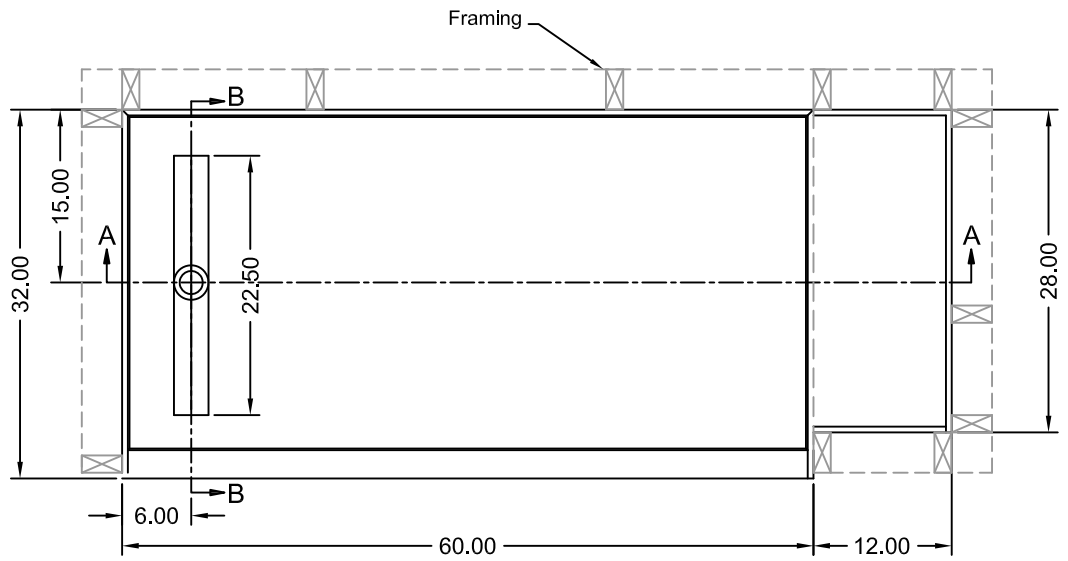

# TILE REDI® BASE'N BENCH® SHOWER KIT

REDI TRENCH®  
WITH REDI BENCH®

MODEL  
RT3260L-BN-RB32-KIT-2.5

(Not to scale)

SECTION A-A